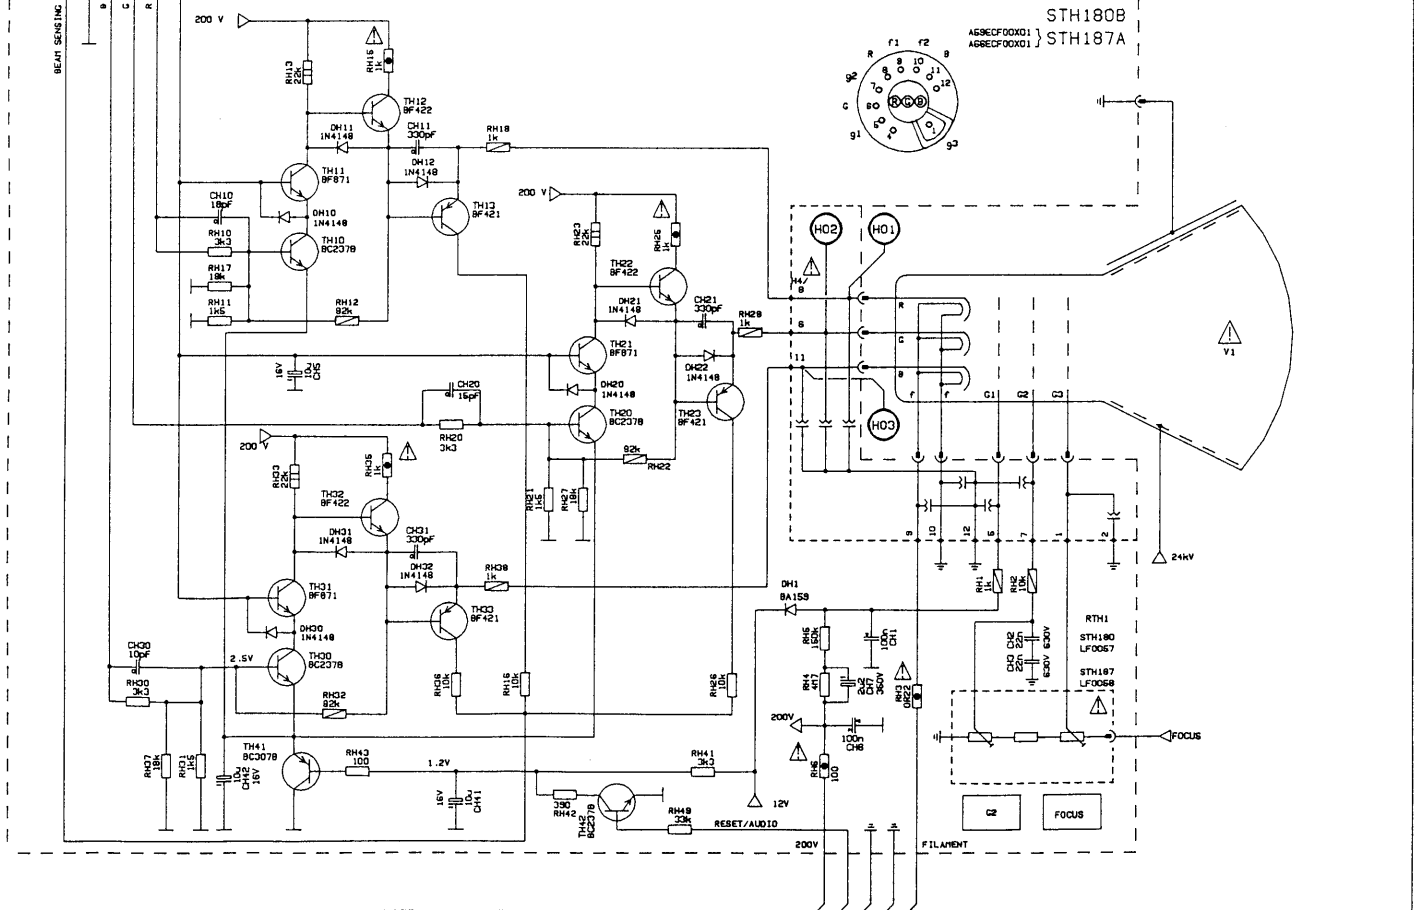

RGB-OUTPUT AND TUBE BASE PANEL
ZOCOLO CINESCOPIO